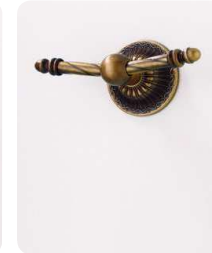

art:606
gancio accappatoio
clothes hook
mis. P.6 cm.