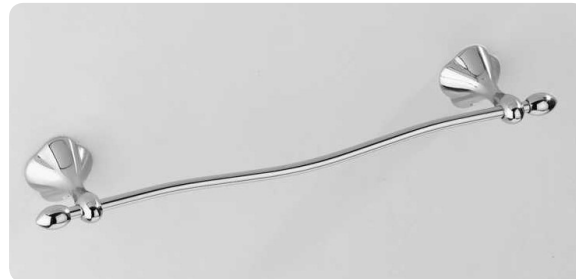

art:24003
asta grande
towel bar
mis. L.63 cm P.8 cm.